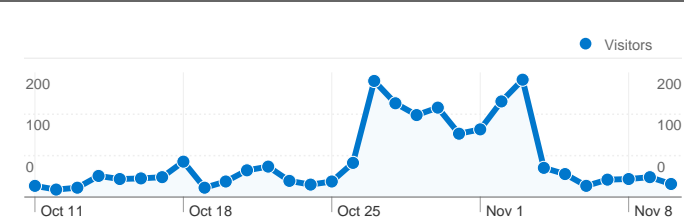

Site Usage

2,173 Visits

63.51% Bounce Rate

5,059 Pageviews

00:03:40 Avg. Time on Site

2.33 Pages/Visit

74.00% % New Visits

Visitors Overview

1,613 people visited this site

2,173 Visits

1,613 Absolute Unique Visitors

5,059 Pageviews

2.33 Average Pageviews

00:03:40 Time on Site

63.51% Bounce Rate

74.00% New Visits

2,173 visits came from 83 countries/territories

Site Usage

| Country/Territory | Visits | Pages/Visit | Avg. Time on Site | % New Visits | Bounce Rate |
|--|--|--|---|--|-------------|
| Visits 2,173 % of Site Total: 100.00% | Pages/Visit 2.33 Site Avg: 2.33 (0.00%) | Avg. Time on Site 00:03:40 Site Avg: 00:03:40 (0.00%) | % New Visits 74.00% Site Avg: 74.00% (0.00%) | Bounce Rate 63.51% Site Avg: 63.51% (0.00%) | |
| United States | 864 | 2.20 | 00:02:04 | 76.16% | 62.62% |
| India | 374 | 3.64 | 00:13:26 | 50.80% | 55.61% |
| United Kingdom | 197 | 1.81 | 00:01:10 | 81.22% | 69.04% |
| Canada | 101 | 2.08 | 00:01:01 | 94.06% | 64.36% |
| Australia | 55 | 2.22 | 00:01:38 | 81.82% | 60.00% |
| Indonesia | 48 | 2.29 | 00:02:45 | 79.17% | 58.33% |
| Malaysia | 38 | 1.71 | 00:00:56 | 73.68% | 73.68% |
| Norway | 36 | 2.44 | 00:02:52 | 30.56% | 69.44% |
| Romania | 35 | 1.49 | 00:00:30 | 80.00% | 80.00% |

 5,059 Pageviews

 3,536 Unique Views

 63.51% Bounce Rate

Top Content

| Pages | Pageviews | % Pageviews |
|-------------------------------|-----------|-------------|
| / | 2,893 | 57.19% |
| /fanpage_design_packages.html | 504 | 9.96% |
| /guaranteed_fans.html | 410 | 8.10% |
| /twitter_folowers.html | 249 | 4.92% |
| /global_facebook_fans.html | 184 | 3.64% |