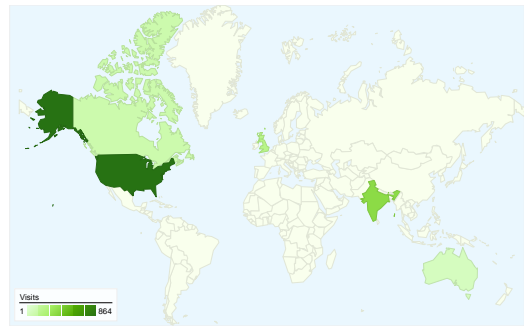

Site Usage

2,173 Visits

63.51% Bounce Rate

5,059 Pageviews

00:03:40 Avg. Time on Site

2.33 Pages/Visit

74.00% % New Visits

Visitors Overview

Visitors
1,613

Map Overlay

Traffic Sources Overview

- **Referring Sites**
1,099.00 (50.58%)
- **Search Engines**
546.00 (25.13%)
- **Direct Traffic**
528.00 (24.30%)

Content Overview

| Pages | Pageviews | % Pageviews |
|-----------------------------|-----------|-------------|
| / | 2,893 | 57.19% |
| /fanpage_design_packages.ht | 504 | 9.96% |
| /guaranteed_fans.html | 410 | 8.10% |
| /twitter_folowers.html | 249 | 4.92% |
| /global_facebook_fans.html | 184 | 3.64% |

1,613 people visited this site

2,173 Visits

1,613 Absolute Unique Visitors

5,059 Pageviews

2.33 Average Pageviews

00:03:40 Time on Site

63.51% Bounce Rate

74.00% New Visits

2,173 visits came from 83 countries/territories

Site Usage

| Country/Territory | Visits | Pages/Visit | Avg. Time on Site | % New Visits | Bounce Rate |
|--|--|--|---|--|-------------|
| Visits 2,173 % of Site Total: 100.00% | Pages/Visit 2.33 Site Avg: 2.33 (0.00%) | Avg. Time on Site 00:03:40 Site Avg: 00:03:40 (0.00%) | % New Visits 74.00% Site Avg: 74.00% (0.00%) | Bounce Rate 63.51% Site Avg: 63.51% (0.00%) | |
| United States | 864 | 2.20 | 00:02:04 | 76.16% | 62.62% |
| India | 374 | 3.64 | 00:13:26 | 50.80% | 55.61% |
| United Kingdom | 197 | 1.81 | 00:01:10 | 81.22% | 69.04% |
| Canada | 101 | 2.08 | 00:01:01 | 94.06% | 64.36% |
| Australia | 55 | 2.22 | 00:01:38 | 81.82% | 60.00% |
| Indonesia | 48 | 2.29 | 00:02:45 | 79.17% | 58.33% |
| Malaysia | 38 | 1.71 | 00:00:56 | 73.68% | 73.68% |
| Norway | 36 | 2.44 | 00:02:52 | 30.56% | 69.44% |
| Romania | 35 | 1.49 | 00:00:30 | 80.00% | 80.00% |