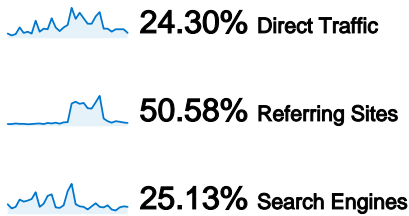

■ Referring Sites
1,099.00 (50.58%)

■ Search Engines
546.00 (25.13%)

■ Direct Traffic
528.00 (24.30%)

Top Traffic Sources

Sources	Visits	% visits	Keywords	Visits	% visits
flippa.com (referral)	947	43.58%	buy facebook fans	191	34.98%
(direct) ((none))	528	24.30%	fansbuilder.com	36	6.59%
google (organic)	522	24.02%	facebook fans	35	6.41%
ezinearticles.com (referral)	35	1.61%	make a fan page	16	2.93%
forums.digitalpoint.com	22	1.01%	get facebook fans	13	2.38%