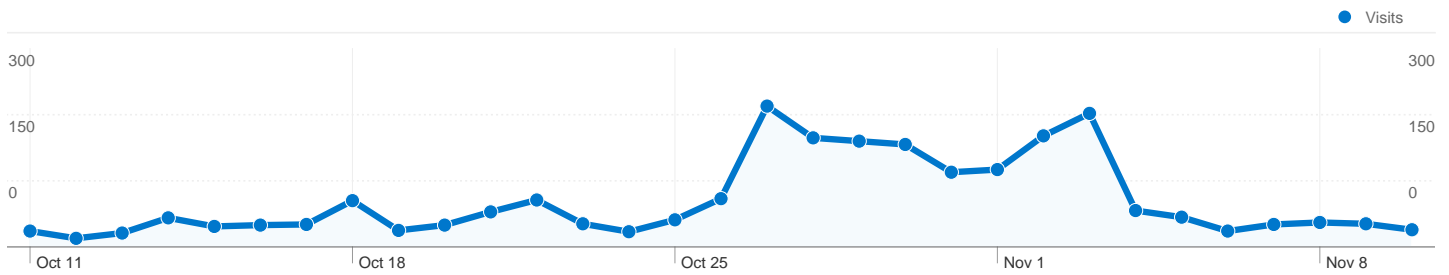

All traffic sources sent a total of 2,173 visits