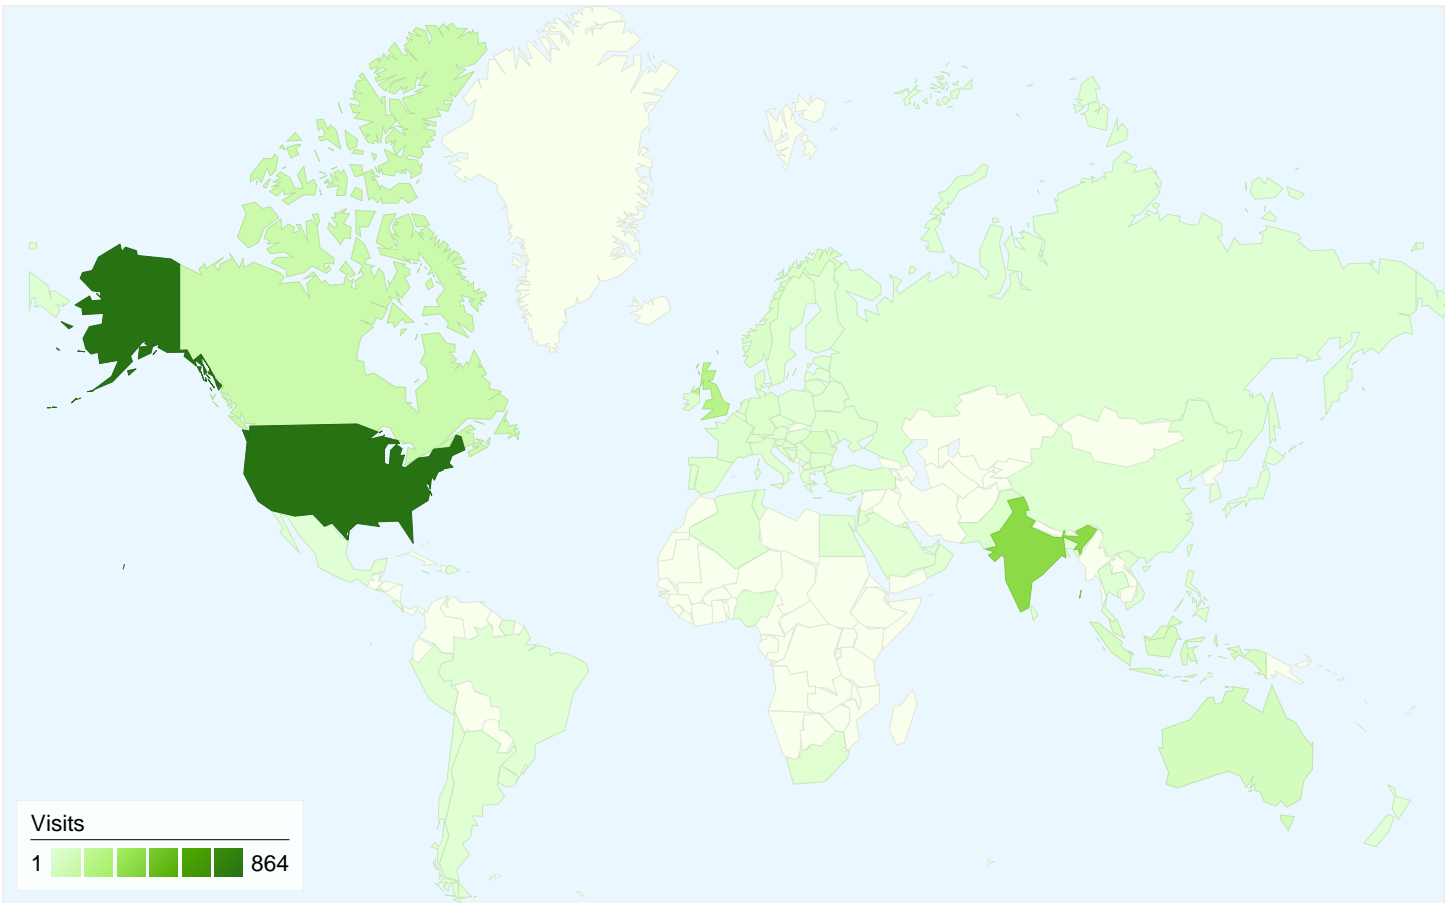

1,613 people visited this site

2,173 Visits

1,613 Absolute Unique Visitors

5,059 Pageviews

2.33 Average Pageviews

00:03:40 Time on Site

63.51% Bounce Rate

74.00% New Visits

All traffic sources sent a total of 2,173 visits

■ Referring Sites
1,099.00 (50.58%)

■ Search Engines
546.00 (25.13%)

■ Direct Traffic
528.00 (24.30%)

Top Traffic Sources

| Sources | Visits | % visits | Keywords | Visits | % visits |
|------------------------------|--------|----------|-------------------|--------|----------|
| flippa.com (referral) | 947 | 43.58% | buy facebook fans | 191 | 34.98% |
| (direct) ((none)) | 528 | 24.30% | fansbuilder.com | 36 | 6.59% |
| google (organic) | 522 | 24.02% | facebook fans | 35 | 6.41% |
| ezinearticles.com (referral) | 35 | 1.61% | make a fan page | 16 | 2.93% |
| forums.digitalpoint.com | 22 | 1.01% | get facebook fans | 13 | 2.38% |

2,173 visits came from 83 countries/territories

Site Usage

| Country/Territory | Visits | Pages/Visit | Avg. Time on Site | % New Visits | Bounce Rate |
|--|--|--|---|--|-------------|
| Visits 2,173 % of Site Total: 100.00% | Pages/Visit 2.33 Site Avg: 2.33 (0.00%) | Avg. Time on Site 00:03:40 Site Avg: 00:03:40 (0.00%) | % New Visits 74.00% Site Avg: 74.00% (0.00%) | Bounce Rate 63.51% Site Avg: 63.51% (0.00%) | |
| United States | 864 | 2.20 | 00:02:04 | 76.16% | 62.62% |
| India | 374 | 3.64 | 00:13:26 | 50.80% | 55.61% |
| United Kingdom | 197 | 1.81 | 00:01:10 | 81.22% | 69.04% |
| Canada | 101 | 2.08 | 00:01:01 | 94.06% | 64.36% |
| Australia | 55 | 2.22 | 00:01:38 | 81.82% | 60.00% |
| Indonesia | 48 | 2.29 | 00:02:45 | 79.17% | 58.33% |
| Malaysia | 38 | 1.71 | 00:00:56 | 73.68% | 73.68% |
| Norway | 36 | 2.44 | 00:02:52 | 30.56% | 69.44% |
| Romania | 35 | 1.49 | 00:00:30 | 80.00% | 80.00% |